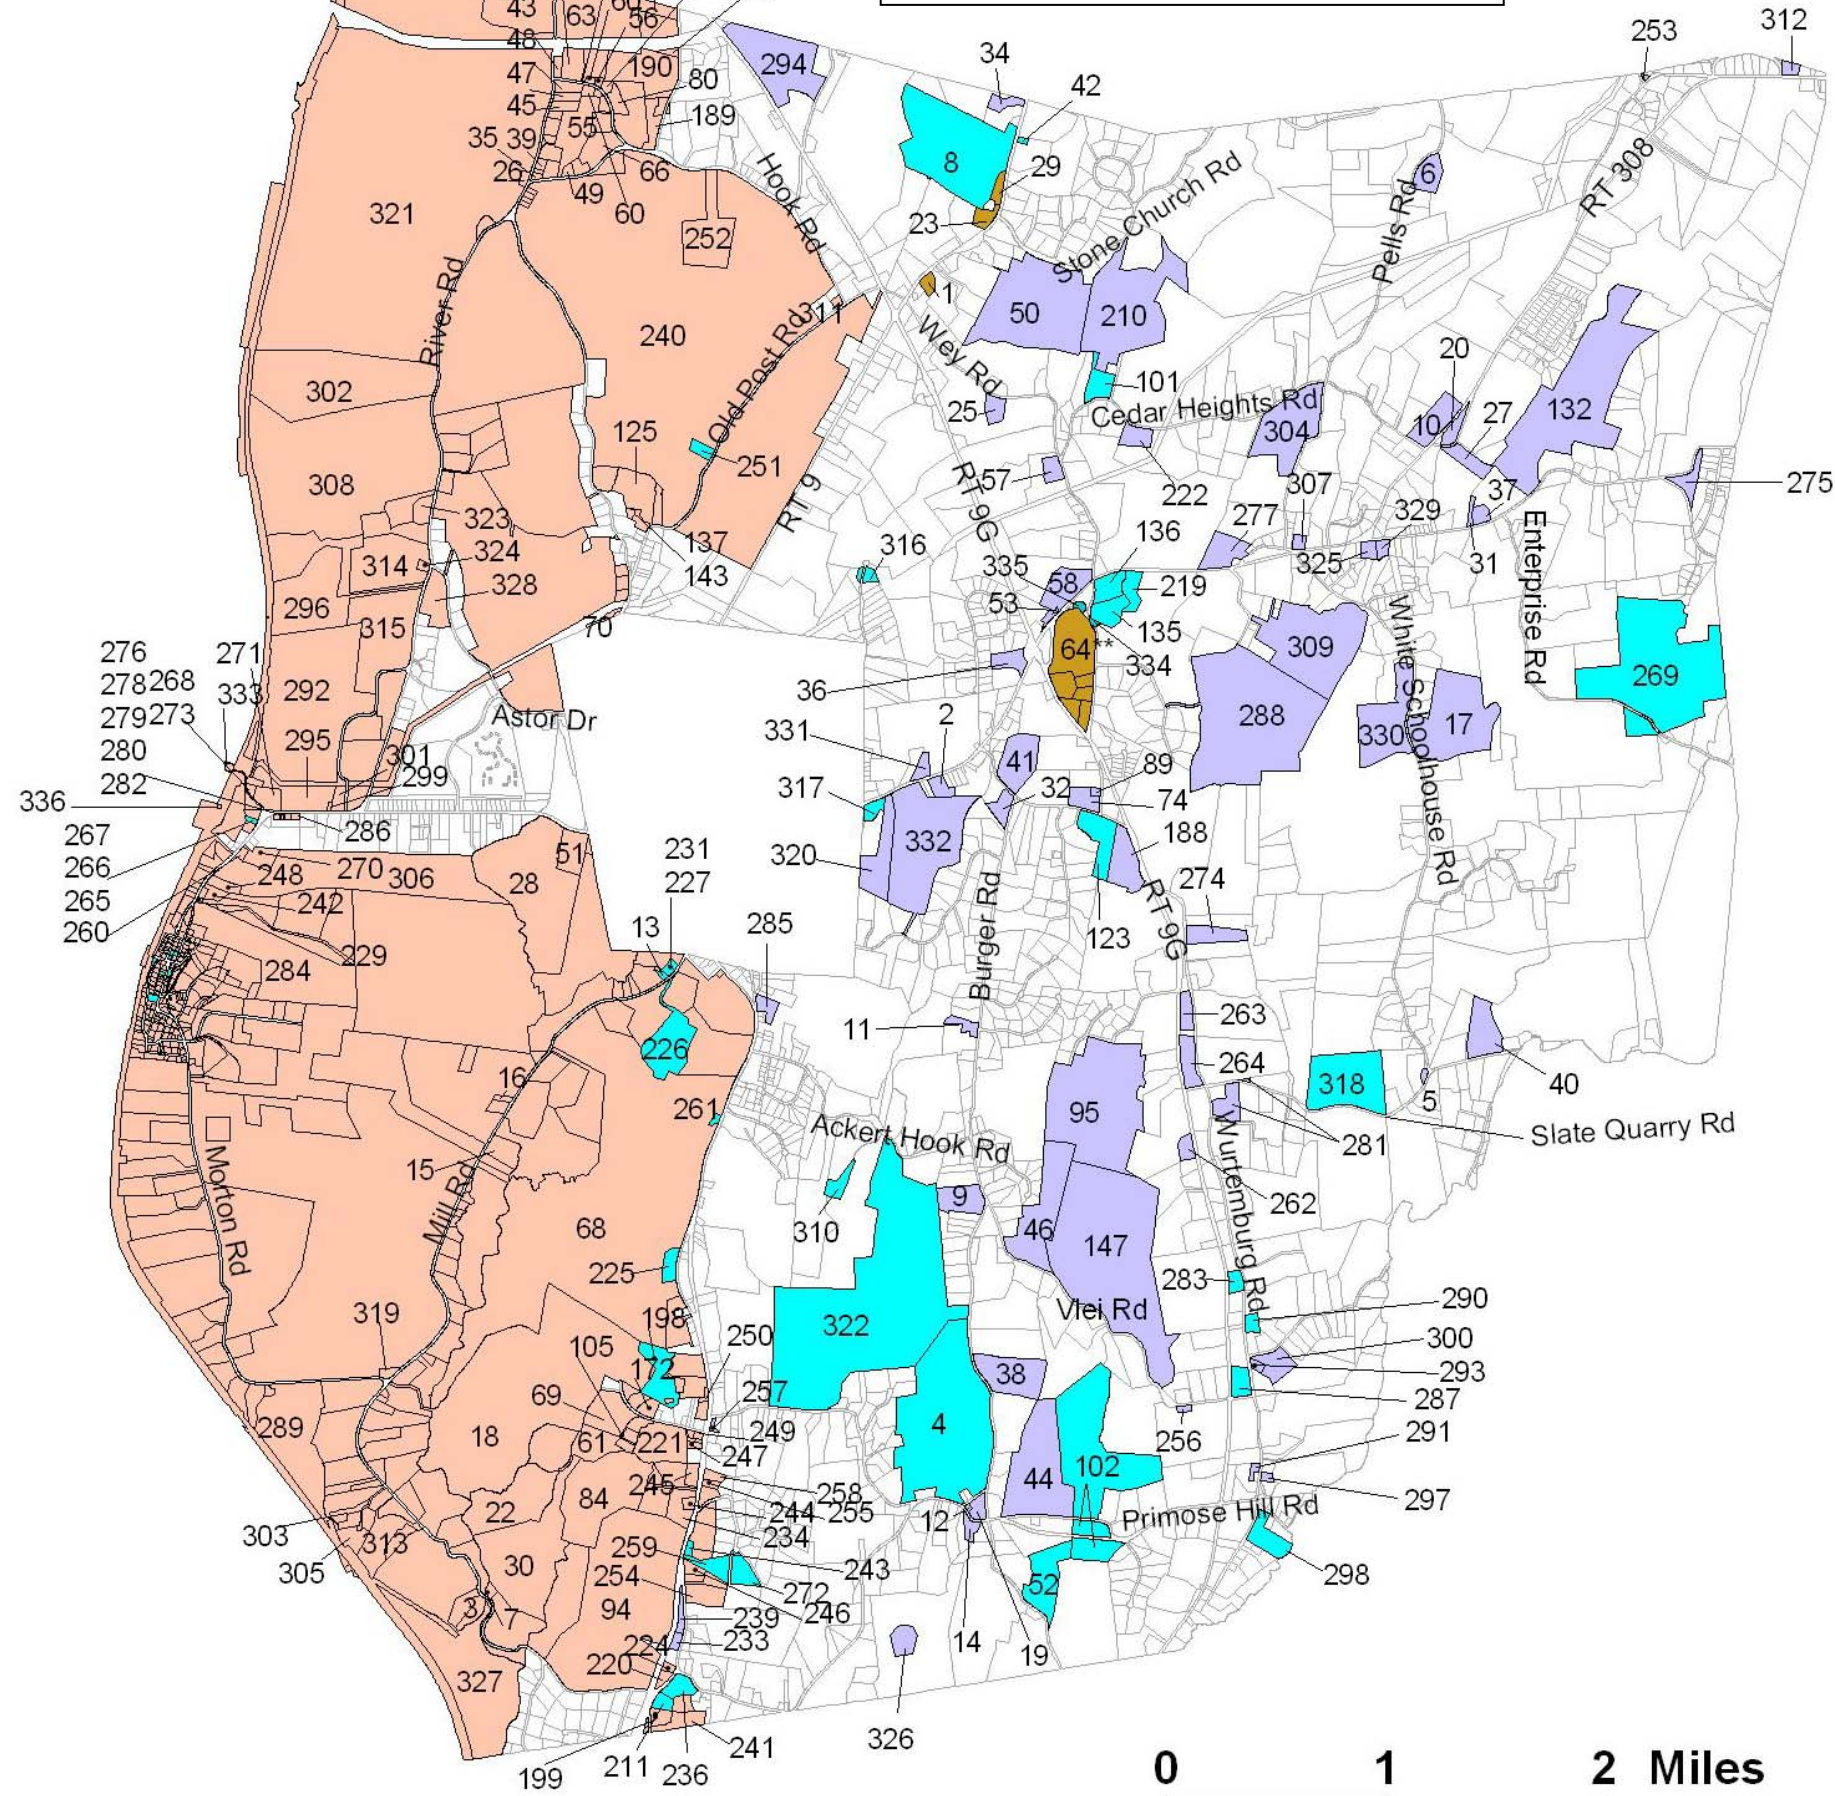

The numbers on this map correspond to a list of historic properties identified in the Town. For additional information, please see the Master List located in Appendix 4 of the adopted *Comprehensive Plan*. The following items were not located on this map at the time of printing: 21, 33, 207, 228, & 237.

Town of Rhinebeck Zoning Law

Appendix C

Historic Properties

Sources: Tax parcel data was obtained from the Dutchess County Office of Real Property. Properties were identified with the assistance of Nancy V. Kelly, Town Historian.

Legend

-  Tax Parcels
- Historic Designation Category:**
 -  National Landmark District*
 -  National Register of Historic Places
 -  Multiple Resource District
 -  Local Designation

* Numbers denote properties of significance within the National Landmark District.

Prepared for the Town of Rhinebeck by
GREENPLAN
December 2009