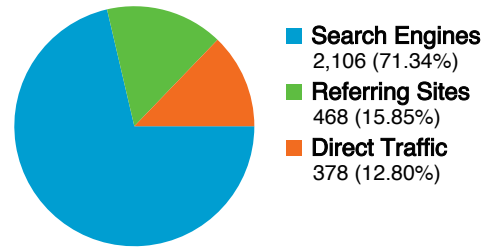

Top Traffic Sources

Sources	Visits	% visits	Keywords	Visits	% visits
google (organic)	1,473	49.90%	starr place rhinebeck	182	8.64%
yahoo (organic)	421	14.26%	rhinebeck ny	132	6.27%
(direct) ((none))	378	12.80%	town of rhinebeck	126	5.98%
en.wikipedia.org (referral)	182	6.17%	panda rhinebeck	63	2.99%
aol (organic)	76	2.57%	rhinebeck, ny	62	2.94%