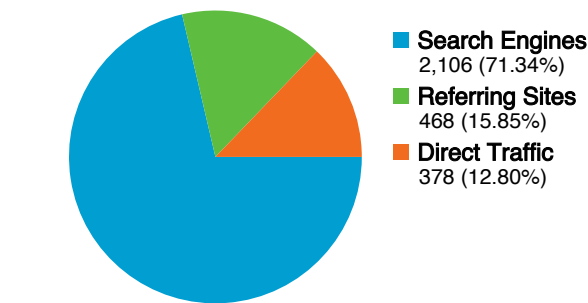

Site Usage

2,952 Visits

42.92% Bounce Rate

11,681 Pageviews

00:02:24 Avg. Time on Site

3.96 Pages/Visit

60.03% % New Visits

Traffic Sources Overview

Content Overview

Pages	Pageviews	% Pageviews
/	2,902	24.84%
/government-directory	817	6.99%
/event	371	3.18%
/town-recreation-	287	2.46%
/rates-fees	264	2.26%

Referring Sites

Source	Visits	% visits
en.wikipedia.org	182	38.89%
co.dutchess.ny.us	38	8.12%
rhinebeck.wordpress.com	37	7.91%
rhinebeck-ny.gov	21	4.49%
google.com	18	3.85%

1 - 6 of 6

2,952 visits used 36 screen resolutions

Site Usage

Screen Resolution	Visits	Pages/Visit	Avg. Time on Site	% New Visits	Bounce Rate
1024x768	1,466	3.70	00:02:04	50.55%	49.25%
1280x800	385	4.10	00:02:30	70.91%	40.52%
1280x1024	292	3.88	00:01:46	72.26%	42.12%
1440x900	192	4.01	00:02:41	64.58%	32.29%
800x600	181	3.84	00:02:13	67.40%	35.91%
1680x1050	113	4.12	00:02:33	77.88%	30.09%
1152x864	68	4.60	00:02:42	77.94%	27.94%
1280x768	43	3.40	00:02:26	72.09%	41.86%
1280x854	37	8.49	00:11:44	32.43%	10.81%
1400x1050	35	10.43	00:07:40	60.00%	20.00%

Search sent 2,106 total visits via 11 sources

Site Usage

Source	Visits	Pages/Visit	Avg. Time on Site	% New Visits	Bounce Rate
google	1,473	4.04	00:02:29	65.44%	39.38%
yahoo	421	3.01	00:01:06	42.28%	61.76%
aol	76	4.07	00:02:10	71.05%	36.84%
msn	50	4.80	00:02:30	70.00%	28.00%
live	38	5.47	00:02:21	76.32%	36.84%
ask	29	3.83	00:03:26	72.41%	48.28%
search	10	4.00	00:02:04	60.00%	40.00%
netscape	4	3.25	00:01:09	75.00%	50.00%
altavista	2	4.00	00:01:15	100.00%	50.00%
cnn	2	8.00	00:03:06	100.00%	0.00%